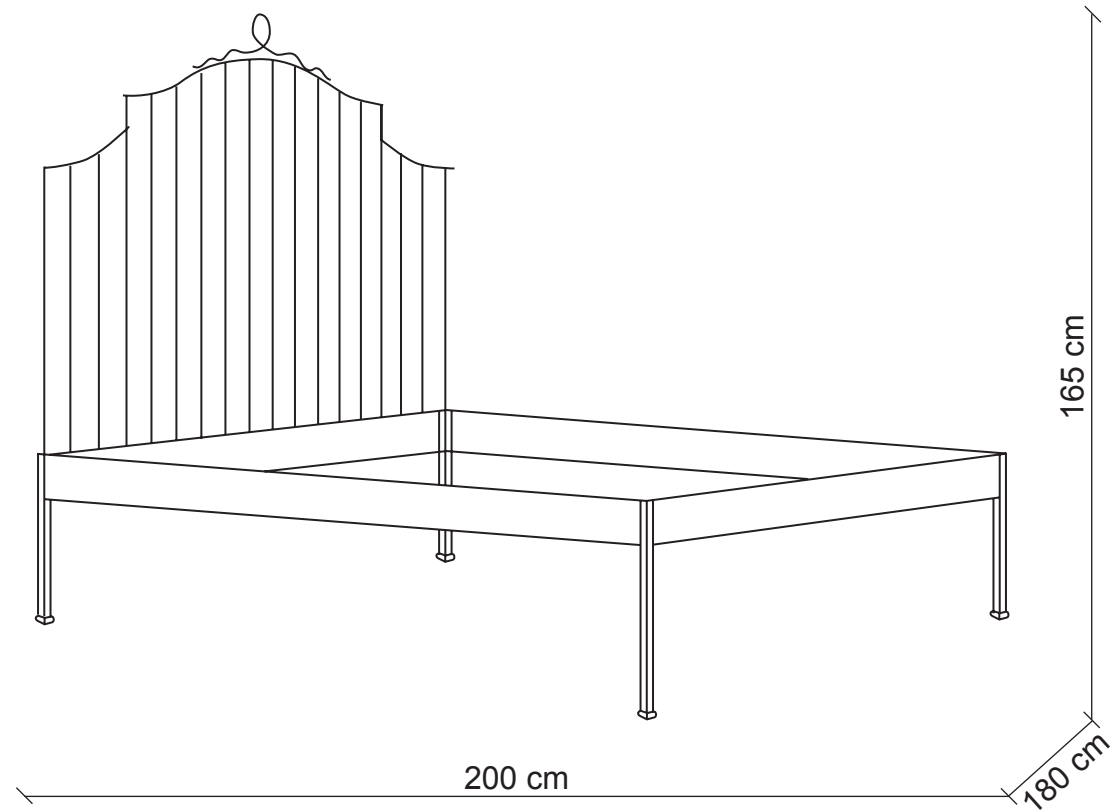

PATRIZIAGARGANTI

Firenze

BAGA 25th Anniversary
LOVELY LIGHT

art. 700

Double bed

Finish: Antiqued iron, antiqued brass details (available in ivory, brown and green finish, antiqued brass details)

bedspring - mattress:
170x190 cm
EXCLUDED

m³ 0,23
Kg 49