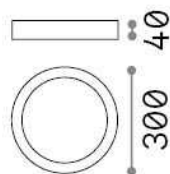

General info

Indoor - Ceiling lamps

Ean	8021696321738
Item	UNIVERSAL PL D30 ROUND 4000K
Installation	Ceiling lamps
Guarantee	5 years
Gross weight	0.93 kg
Volume	0.004465 m ³

Technical info

Net weight	0.85 kg
Insulation class	II
Protection index	IP20
Compliance	CE
Operating temperature	0° ~ +40 °C
Dimmer	NO, On-Off
Power output	220-240 V AC 50/60 Hz
Power supply	In-built, included Replaceable (by qualified operators only), electronic

Source info

Integrated source	Integrated LED module
Replaceable source	No
Power	25 W
Emission	Direct
Max consumption	max 25,00 W
Features LED	LED SMD
CCT LED	4000 K
Duration LED (t. 25°C)	30000 h
CRI	> 80
Light beam	110°
Light beam flux	2600 lm
Useful light flux	2300 lm