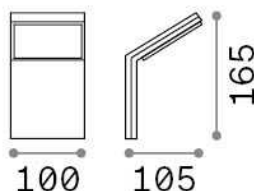

General info

Outdoor - Wall lamps

Ean	8021696322629
Item	STYLE AP NERO 4000K
Installation	Wall lamps
Guarantee	5 years
Gross weight	0.48 kg
Volume	0.00184 m ³

Technical info

Net weight	0.39 kg
Insulation class	I
Protection index	IP54
Compliance	CE
Operating temperature	-15° ~ +45 °C
Dimmer	NO, On-Off
Power output	100-240 V AC 50/60 Hz
Power supply	In-built, included Replaceable (by qualified operators only), electronic

Source info

Integrated source	Integrated LED module
Replaceable source	No
Power	9 W
Emission	Direct
Max consumption	max 9,00 W
Features LED	LED SMD
CCT LED	4000 K
Duration LED (t. 25°C)	30000 h
CRI	> 80
Light beam	120°
Light beam flux	1100 lm
Useful light flux	830 lm