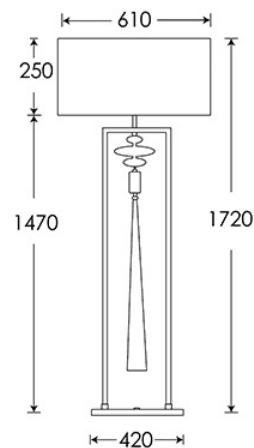

LAMPSHADE AS SHOWN

24" Oval Ivory Satin
Shade code: SH-24-OVAL
Shade lining: White PVC

FLEX

1.5 metres of Old Silver twisted flex. Alternative colours can be specified from our collection.

SWITCHING & PLUG

Black 13 AMP UK plug & inline switch.
Alternative plug types available.

BASE WEIGHT

6.6 kg approx.

LAMPING

1 x E27 Lampholder - 80W max. LED bulb recommended.

WARRANTY

12 Months

FINISHING NOTE

Dimensions in mm and approximate.

H&CO

Decorative lighting
for beautiful spaces

www.heathfield.co.uk | + 44 (0) 1732 350450 | sales@heathfield.co.uk

Unit 1, Priory Road, Tonbridge, Kent, TN9 2AF, United Kingdom