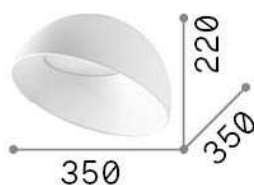

General info

Indoor - Ceiling lamps

Ean	8021696297101
Item	COROLLA-2 PL
Installation	Ceiling lamps
Guarantee	5 years
Gross weight	3.26 kg
Volume	0.03042 m ³

Technical info

Net weight	2.45 kg
Insulation class	II
Protection index	IP20
Compliance	CE
Operating temperature	0° ~ +40 °C
Dimmer	NO, On-Off
Power output	220-240 V AC 50/60 Hz
Power supply	In-built, included Replaceable (by qualified operators only), electronic

Source info

Integrated source	Integrated LED module
Replaceable source	Replaceable (by qualified operators only)
Power	LED 24 W
Emission	Direct Asymmetrical
Max consumption	max 24,00 W
Features LED	LED SMD
CCT LED	3000 K
Duration LED (t. 25°C)	50000 h
CRI	> 80
Light beam	100°
Light beam flux	2800 lm
Useful light flux	1170 lm
Bulb included	1 - E14 OLIVA 4W 3000K CRI80 SATIN