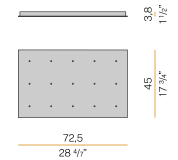

XM8901-15

Canopy for power supply with 15 outputs.