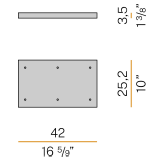

XM8901-06 LED

Canopy for power supply and suspension up to 6 24V DC constant voltage models maximum.