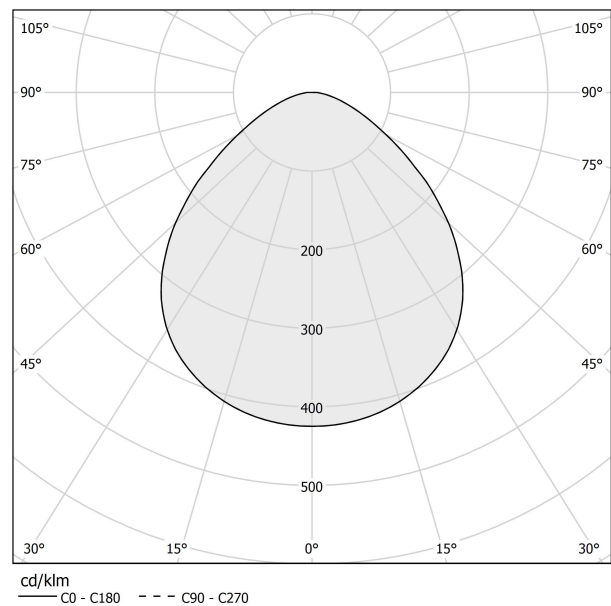

### Data sheet

CODE	M05201.011.0510
SYSTEM POWER CONSUMPTION	4,5W
EFFICACY	97lm/W
LIGHT SOURCE	LED
LIGHT SOURCE LIFETIME	L80 (B10) 70.000h
COLOUR TEMPERATURE	2700K Ra>90
LIGHT DISTRIBUTION	diffused
POWER SUPPLY	24V DC
DRIVER	remote not included
NOMINAL LUMINOUS FLUX	460lm
LUMEN OUTPUT	388lm
EFFICIENCY	84.3%
WEIGHT	0,22 Kg
PROTECTION DEGREE	IP40
COLOUR TOLLERANCES	SDCM 3
PACKING DIMENSIONS	13,0 x 24,0 x 12,0 cm

### Polar diagram