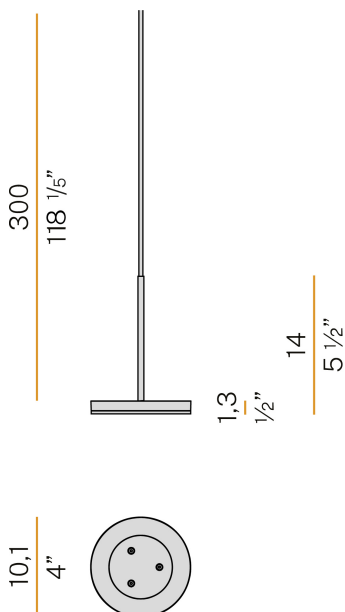

Technical drawing