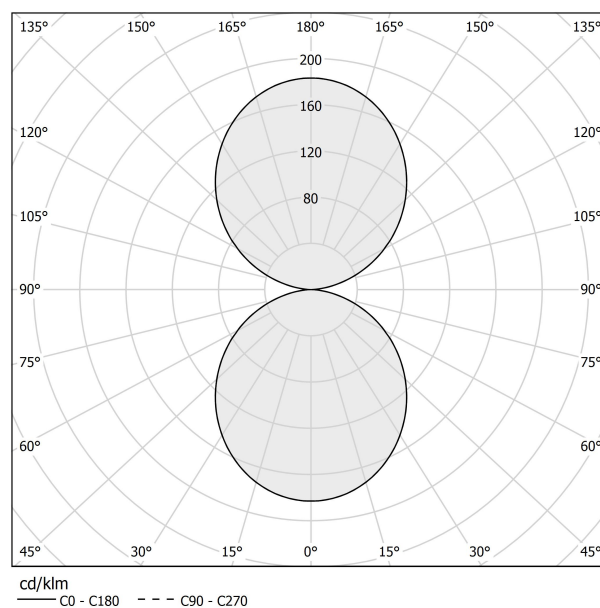

### Data sheet

CODE	L08102.120.0402
SYSTEM POWER CONSUMPTION	150W
EFFICACY	69.77lm/W
LIGHT SOURCE	LED
LIGHT SOURCE LIFETIME	L80 (B20) 80.000h
COLOUR TEMPERATURE	3000K Ra>90
LIGHT DISTRIBUTION	diffused
POWER SUPPLY	220-240V AC
FREQUENCY	50/60Hz
ELECTRICAL CONFIGURATION	dimmable (DALI/Push DIM)
DRIVER	integrated included
NOMINAL LUMINOUS FLUX	20955lm
LUMEN OUTPUT	10466lm
EFFICIENCY	49.9%
WEIGHT	15.59 Kg
PROTECTION DEGREE	IP40
COLOUR TOLLERANCES	SDCM 3
GLOW WIRE TEST PERFORMANCE	850°
PACKING DIMENSIONS	135,0 x 25,0 x 135,0 cm

### Technical drawing

### Polar diagram