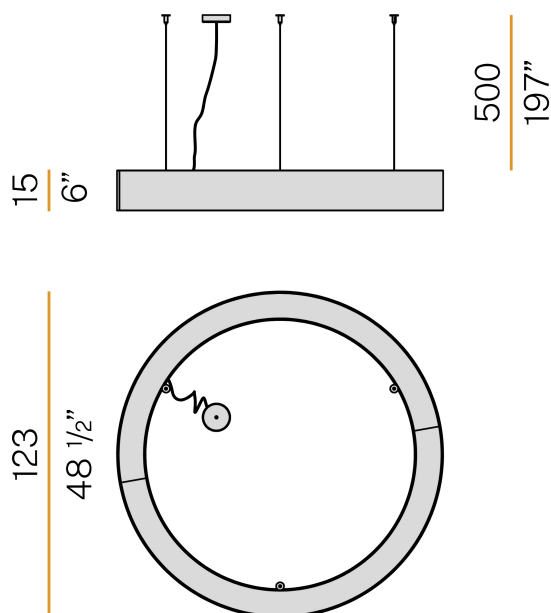

Technical drawing