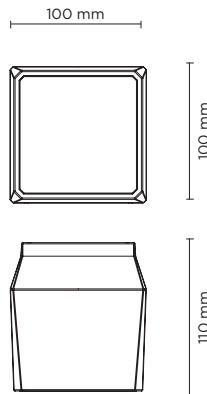

701105

QUBO MINI HP DOWNLIGHT

Surface mounted luminaire for outdoor ceiling installation. Phospho-chromatised and polyester powder coated die-cast copper-free aluminium base and head, tempered safety glass, moulded silicone gaskets, with screws in stainless steel. Built-in LED driver, with 1 x CREE "XHP35" LED. IP66 rating.

light source	light beam options	lumen output (lm)	lumin. efficacy (lm/w)
3000°K warm-white			
cob led	4°	690	86.25
cob led	10°	662	82.75
cob led	28°	642	80.25
4000°K neutral-white			
cob led	4°	703	87.88
cob led	10°	676	84.50
cob led	28°	656	82.00

Finish color options:

 Textured Grey
RAL 9006

 Anthracite Grey
RAL 7016

 Matt Black
(on request)

Technical features

Technical data

Wattage	8 WATT
IP Rating	IP66
IK Rating	IK10
Material	High corrosion resistance die-cast copper-free aluminum body
Coating	Polyester powder coating with phosphochromating pre-finish
Light source	1 x CREE "XHP35" LED
Screws	Stainless steel
Transformer	Electrical power supply 220/240V 50/60Hz built-in
Gasket	Silicone rubber
Glass	Tempered
Power cable	1 mt. power cable included
Gross weight	1,30 Kg