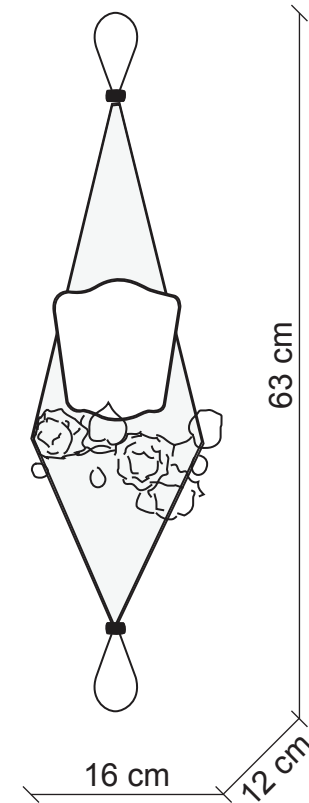

PATRIZIAGARGANTI

Firenze

BAGA XXI Century
LOVELY LIGHT

art. 1008/BI

1 light Wall lamp

Finish: Nickel

Lampshades: Pleated fabric

Accessories: Clear crystals

m³ 0,08
Kg 1