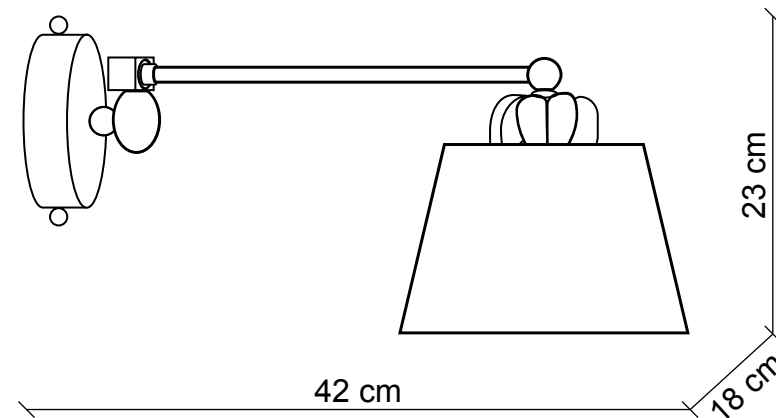

PATRIZIAGARGANTI

Firenze

BAGA Contemporary
LOVELY LIGHT

art. 2051

1 light Wall lamp

Finish: Ivory/nickel with silver leaf details

Lampshades: White paper

Ø 18x12
H. 12

1x
40W E14
not supplied

m³ 0,08
Kg 1