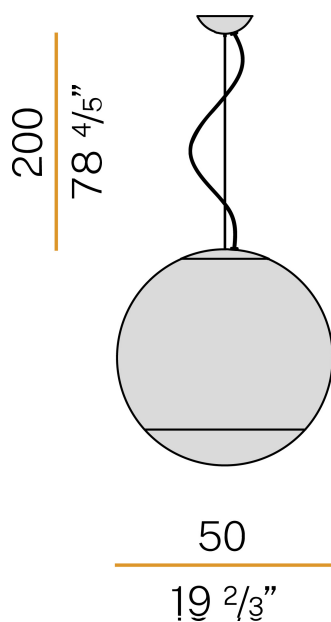

PANZERI

Smoke

220-240V AC
L01541.050.0200

 titanium/white diffuser

Data sheet

CODE	L01541.050.0200
SYSTEM POWER CONSUMPTION	max 116W
EFFICACY	11.47lm/W
LIGHT SOURCE	LED retrofit / halogen
LIGHT SOURCE KIT	* included
COMPATIBLE SOURCES	LED retrofit bulb 21W E27 2700K Ra80 2500lm (dimmmable)* / max 116W E27
COLOUR TEMPERATURE	2700K Ra>80
LIGHT DISTRIBUTION	diffused
POWER SUPPLY	220-240V AC
FREQUENCY	50/60Hz
NOMINAL LUMINOUS FLUX	2500lm
LUMEN OUTPUT	1330lm
EFFICIENCY	53.2%
WEIGHT	7,02 Kg
PROTECTION DEGREE	IP20
PACKING DIMENSIONS	0,0 x 0,0 x 0,0 cm

Suspension lighting fixture for interiors, with direct and indirect light emission. Pickled sheet metal structure in titanium polyacrylic paint. Diffuser in hand-crafted blown glass with white or smoke-grey shaded effect. 2m (78,7") long steel suspension cable. 2m (78,7") long power cable in transparent PVC. Power canopy with galvanized sheet metal ceiling bracket and pickled sheet metal covering in titanium polyacrylic paint.

Technical drawing

Polar diagram