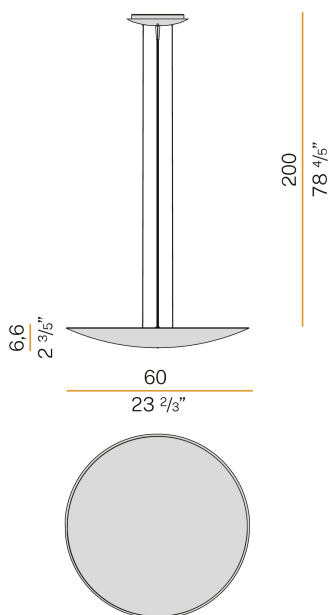

PANZERI

Gong

220-240V AC dimmable (DALI/Push DIM)

L09301.060.0402

● white

Data sheet

CODE	L09301.060.0402
SYSTEM POWER CONSUMPTION	43W
EFFICACY	102.63lm/W
LIGHT SOURCE	LED
LIGHT SOURCE LIFETIME	L90 (B10) 50.000h
COLOUR TEMPERATURE	3000K Ra>90
LIGHT DISTRIBUTION	diffused
POWER SUPPLY	220-240V AC
FREQUENCY	50/60Hz
ELECTRICAL CONFIGURATION	dimmable (DALI/Push DIM)
DRIVER	integrated included
NOMINAL LUMINOUS FLUX	5564lm
LUMEN OUTPUT	4413lm
EFFICIENCY	79.3%
WEIGHT	3,46 Kg
PROTECTION DEGREE	IP20
COLOUR TOLLERANCES	SDCM 3
PACKING DIMENSIONS	17,0 x 69,0 x 69,0 cm

Suspension lighting fixture for interiors, with indirect light emission. Aluminium and pickled sheet metal structure in polyacrylic paint. Turned aluminium reflector in white or black polyacrylic paint or with gold leaf coating. Moulded acrylic diffuser with mat finish. 2m (78,7") long steel suspension cables. 2,2m (86,6") long power cable in transparent PVC. Power canopy with pickled sheet metal case in white or black polyacrylic paint or with gold leaf coating.

Technical drawing

Polar diagram