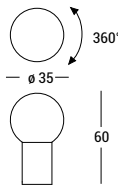

1502

Tavolo Table

Terra Floor

codice code	cavo elettrico cm electric cable cm	imballo cm SH = Shade imballo cm ST = structure	peso netto kg. net weight kg.	peso lordo kg. gross weight kg.	lampadina bulb
1502-03	200	SH 50 x 50 x 50 h.	2	4,5	Led incluso/ Led included
		ST 46 x 35 x 35 h.	6	15	 1x17,5W - LED
			18	27	 Dimmer
					 
1502-10	200	SH 50 x 50 x 50 h.	2	4,5	Led incluso/ Led included
		ST 38 x 46 x 100 h.	31	51	 1x17,5W - LED
			135	155	 Dimmer
					 