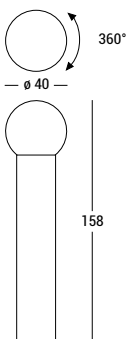

1502

Tavolo Table

Terra Floor

codice code	cavo elettrico cm electric cable cm	imballo cm SH = Shade imballo cm ST = structure	peso netto kg. net weight kg.	peso lordo kg. gross weight kg.	lampadina bulb
1502-03	200	SH 50 x 50 x 50 h.	2	4,5	Led incluso/ Led included
		ST 46 x 35 x 35 h.	6	15	 1x17,5W - LED
			18	27	 Dimmer
					 
1502-10	200	SH 50 x 50 x 50 h.	2	4,5	Led incluso/ Led included
		ST 38 x 46 x 100 h.	31	51	 1x17,5W - LED
			135	155	 Dimmer
					 