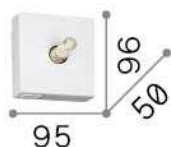

General info

Indoor - Wall lamps

Ean	8021696307459
Item	KID MAP1 BIANCO
Installation	Wall lamps
Guarantee	5 years
Gross weight	0.26 kg
Volume	0.00078 m ³

Technical info

Net weight	0.22 kg
Insulation class	II
Protection index	IP20
Compliance	CE
Operating temperature	0° ~ +40 °C
Dimmer	Determined by the light bulb
Power output	220-240 V AC
Power supply	Not required
Accessories not included	Decorative diffuser

Source info

Integrated source	Light bulb (included)
Replaceable source	No
Power	G9 max1 x 4 W
Emission	Diffuse
Max consumption	-
Features LED	-
CCT LED	-
Duration LED (t. 25°C)	-
CRI	-
Light beam	-
Useful light flux	-