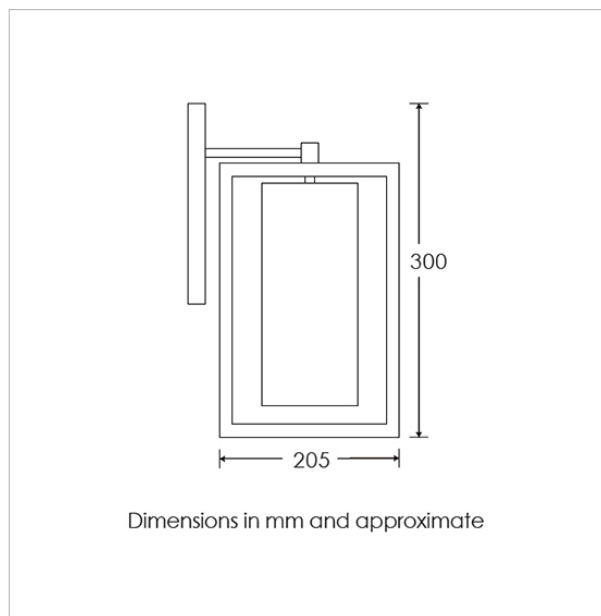

H&
CO

LIGHT BEYOND DESIGN