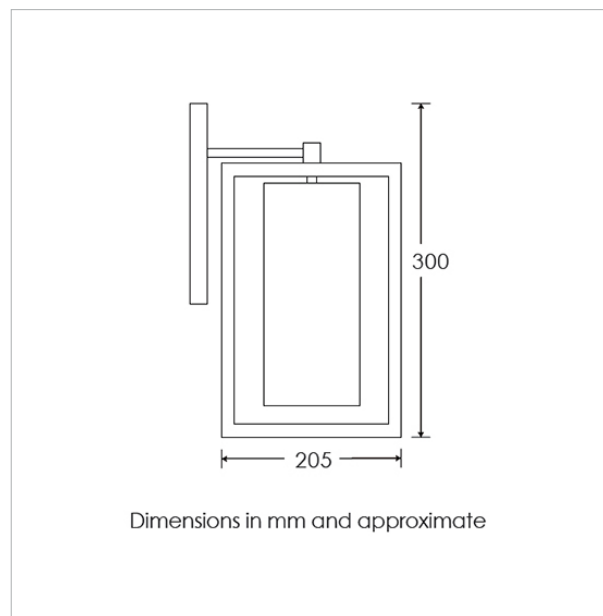

H&
CO

LIGHT BEYOND DESIGN