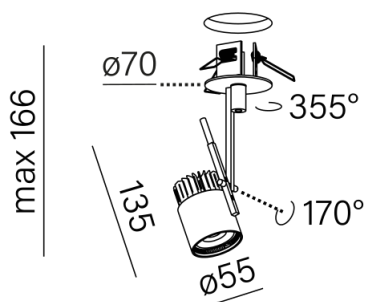

Last update on 2018-03-11 20:45. More details available at <https://www.aqform.com/en/PR1611>

Tolerance for dimensions ± 1mm

Warranty period 5 years

1000 PRO LED G/K spot

1000 PRO LED G/K reflektor

Category: spotlights

Light source: LED, integrated

Dimming options: DALI

Integrated light source

This product contains a light source of energy efficiency class D.

AVAILABLE FINISHES:
STRUCTURE ADDITIONAL

AVAILABLE VERSIONS:

M927	Medium power - Medium power	2700K	CRI>90
M930	Medium power - Medium power	3000K	CRI>90
M940	Medium power - Medium power	4000K	CRI>90