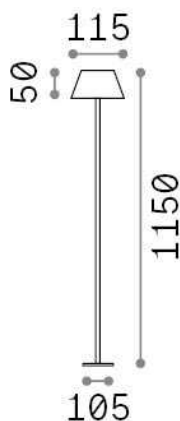

## Outdoor - Floor lamps

<b>Ean</b>	8021696311708
<b>Item</b>	PURE PT BIANCO
<b>Installation</b>	Floor lamps
<b>Guarantee</b>	5 years
<b>Gross weight</b>	1.76 kg
<b>Volume</b>	0.00576 m <sup>3</sup>

## Technical info

<b>Net weight</b>	1.58 kg
<b>Insulation class</b>	III
<b>Protection index</b>	IP54
<b>Compliance</b>	CE
<b>Operating temperature</b>	0° ~ +40 °C
<b>Dimmer</b>	1, Touch dimmer
<b>Power output</b>	3.7 V DC
	Integrated switch button Touch switch
<b>Battery</b>	YES
<b>Power supply</b>	Required, remoted, not included

## Source info

<b>Integrated source</b>	Integrated LED module
<b>Replaceable source</b>	Replaceable (by qualified operators only)
<b>Power</b>	LED 1,5 W
<b>Emission</b>	Direct
<b>Max consumption</b>	max 1,50 W
<b>Features LED</b>	LED SMD
<b>CCT LED</b>	3000 K
<b>Duration LED (t. 25°C)</b>	30000 h
<b>CRI</b>	> 80
<b>Light beam flux</b>	230 lm
<b>Useful light flux</b>	190 lm
<b>Photobiological risk</b>	EXEMPT
<b>Standby power</b>	< 0.50 W
<b>Bulb included</b>	1 - E14 OLIVA 4W 3000K CRI80 SATIN