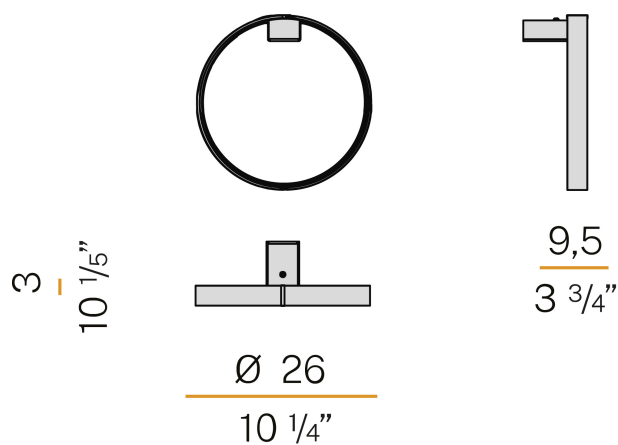

PANZERI

Zero Round

220-240V AC ON-OFF

A03317.025.0501

Data sheet

CODE	A03317.025.0501
SYSTEM POWER CONSUMPTION	13W
EFFICACY	61.23lm/W
LIGHT SOURCE	LED
LIGHT SOURCE LIFETIME	L70 (B50) 60.000h
COLOUR TEMPERATURE	2700K Ra>90
LIGHT DISTRIBUTION	diffused
POWER SUPPLY	220-240V AC
FREQUENCY	50/60Hz
ELECTRICAL CONFIGURATION	ON-OFF
DRIVER	integrated included
NOMINAL LUMINOUS FLUX	1024lm
LUMEN OUTPUT	796lm
EFFICIENCY	77.7%
WEIGHT	0,62 Kg
PROTECTION DEGREE	IP40
COLOUR TOLLERANCES	SDCM 3
PACKING DIMENSIONS	31,0 x 31,0 x 20,0 cm

Wall lighting fixture for interiors, with direct and indirect light emission.
Pickled sheet metal wall bracket in polyacrylic paint.
Pickled sheet metal wall plate in polyacrylic paint.
Bended extruded aluminium structure in white, black, bronze, mat brass or titanium polyacrylic paint.
Extruded polycarbonate diffuser with opaline finish.

Technical drawing

Polar diagram