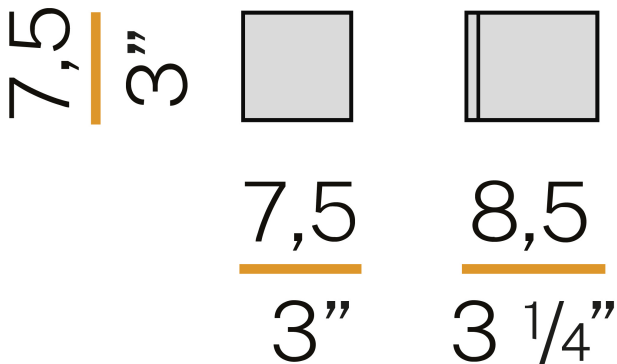

PANZERI

Toy

220-240V AC
A01637.007.0000

polished steel

Data sheet

CODE	A01637.007.0000
SYSTEM POWER CONSUMPTION	max 48W
LIGHT SOURCE	LED retrofit / halogen
LIGHT SOURCE KIT	not included
COMPATIBLE SOURCES	LED retrofit bulb G9 (L max 60mm - Ø max 17,5mm) / max 48W G9
LIGHT DISTRIBUTION	diffused
POWER SUPPLY	220-240V AC
FREQUENCY	50/60Hz
WEIGHT	0,49 Kg
PROTECTION DEGREE	IP20
PACKING DIMENSIONS	11,0 x 10,5 x 10,0 cm

Wall lighting fixture for interiors, with direct and indirect light emission.
Pickled sheet metal structure in polyacrylic paint.
Reflector in hammered aluminium.
Pickled sheet metal cover in white polyacrylic paint or with gold leaf coating, or in polished or mat stainless steel.
Flat frosted glass diffusers.

Technical drawing