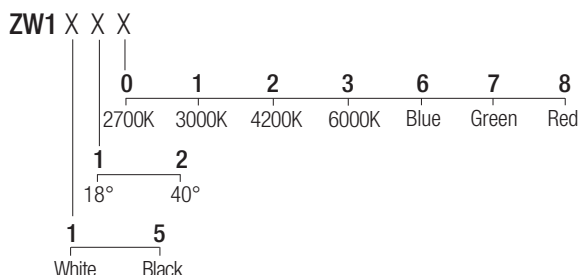

Code construction