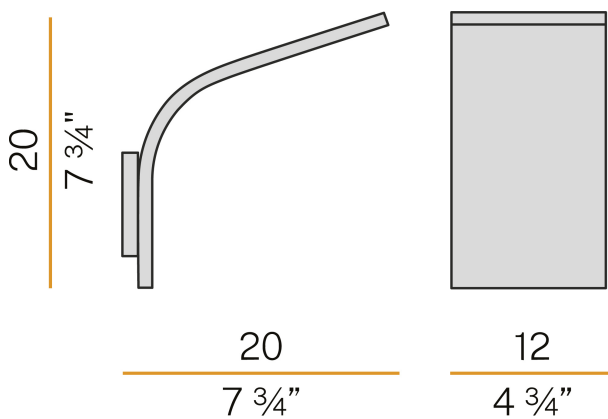

Technical drawing