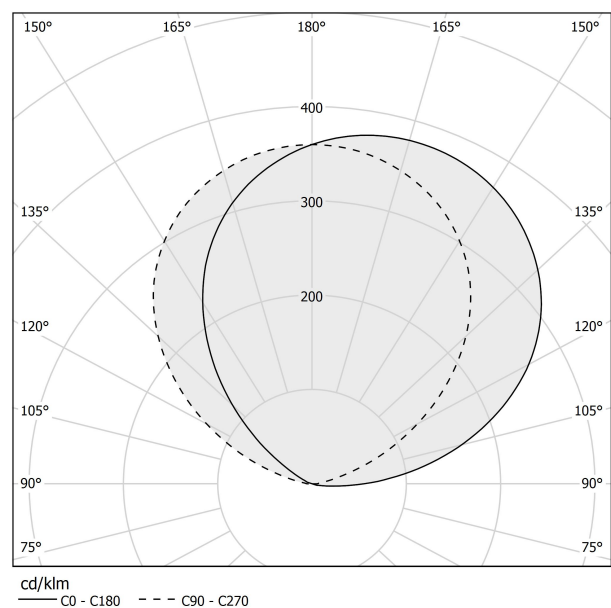

Polar diagram