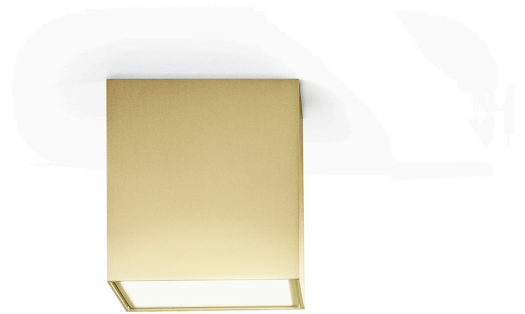

PANZERI

Three

220-240V AC ON-OFF
P03919.015.0406

 mat brass

DIRECT
LIGHT

Data sheet

CODE	P03919.015.0406
SYSTEM POWER CONSUMPTION	15W
EFFICACY	63.73lm/W
LIGHT SOURCE	LED
LIGHT SOURCE LIFETIME	L70 (B50) 50.000h
COLOUR TEMPERATURE	3000K Ra>90
LIGHT DISTRIBUTION	diffused
POWER SUPPLY	220-240V AC
FREQUENCY	50/60Hz
ELECTRICAL CONFIGURATION	ON-OFF
DRIVER	integrated included
NOMINAL LUMINOUS FLUX	1275lm
LUMEN OUTPUT	956lm
EFFICIENCY	75%
WEIGHT	1,32 Kg
PROTECTION DEGREE	IP40
COLOUR TOLLERANCES	SDCM 3
PACKING DIMENSIONS	20,0 x 20,0 x 22,0 cm

Ceiling or wall lighting fixture for interiors, with direct light emission.
Pickled sheet metal ceiling/wall bracket in polyacrylic paint.
Extruded aluminium structure in white, black, bronze or mat brass polyacrylic paint.
Aluminium dissipation plate.
Flat frosted glass diffuser.
Pickled sheet metal frame in polyacrylic paint.