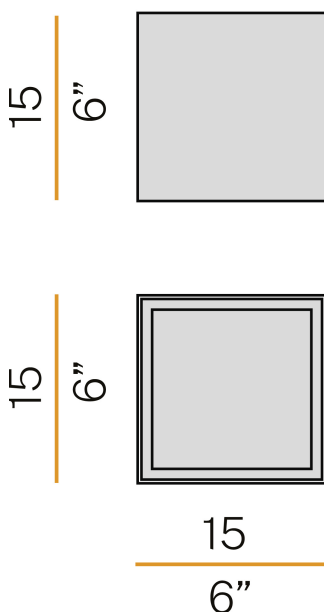

Technical drawing