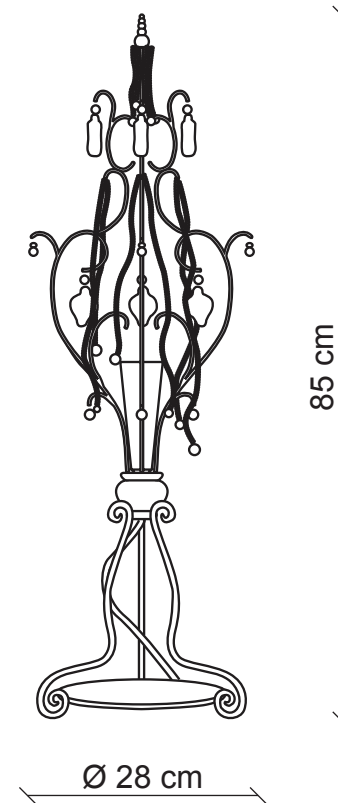

# PATRIZIAGARGANTI

Firenze

**BAGA** Contemporary  
LOVELY LIGHT

**art. 2109**

1 light Table lamp

**Finish:** Silver leaf

**Accessories:** Clear crystals

1x  
40W G9  
supplied

m<sup>3</sup> 0,19  
Kg 3,5