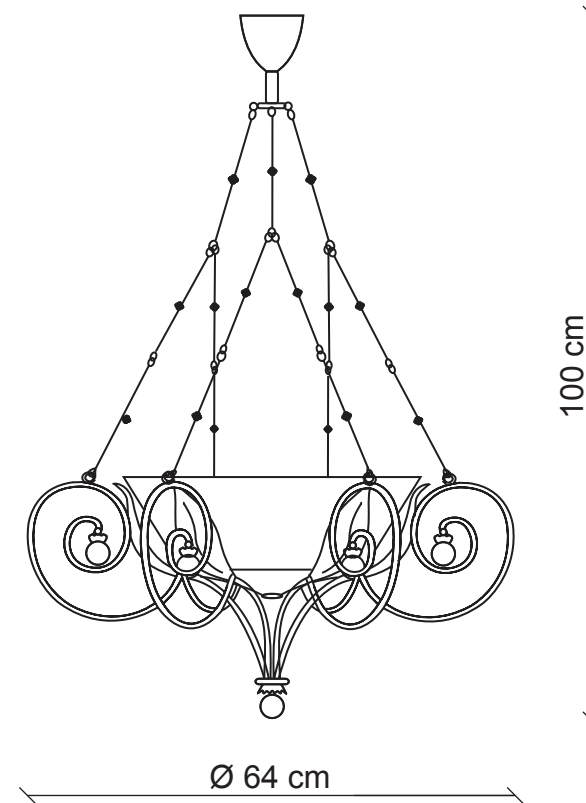

PATRIZIAGARGANTI

Firenze

BAGA XXI Century
LOVELY LIGHT

art. 1066

1 light Chandelier

Finish: Gold leaf

Lampshades: Beige mesh fabric

Accessories: Clear and ruby red crystals

m³ 0,22
Kg 4