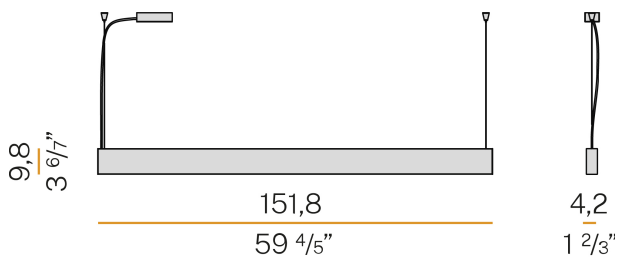

Technical drawing