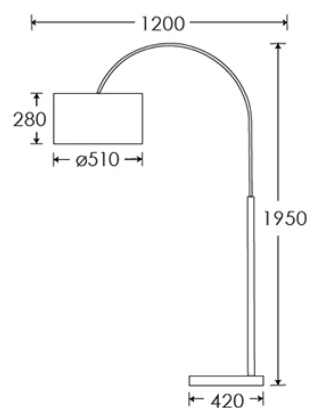

Heathfield&Co

Product Specification Sheet

FLOOR LAMP | REACH

PRODUCT INFORMATION

Base Code: FL-REAC-CHRO

Material: Metal & Wood

Finish shown: Polished Chrome

Lampshade: 20" Flat Drum / SH-20-FLDR

Lamping: 1x E27 lampholder / 1x E26 US lampholder

80W max. LED lamps recommended.

Lamps not included

BASE HEIGHT: 1950 mm / 76³/₄"

TOTAL HEIGHT: 1950 mm / 76³/₄"

BASE WIDTH: 420 mm / 16¹/₂"

SHADE WIDTH: 510 mm / 20"

*Please refer to our Terms & Conditions for further information.

Dimensions in mm and approximate

H&
CO

LIGHT BEYOND DESIGN