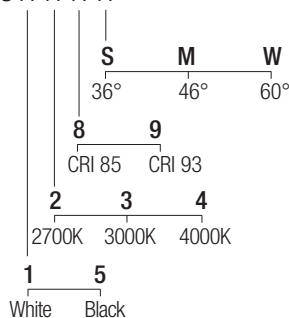

CCT/CRI/Flux (3x)

	CRI85	CRI93
2700K	890lm	840lm
3000K	1000lm	930lm
4000K	1040lm	960lm

Code construction

MQX13 X X X X