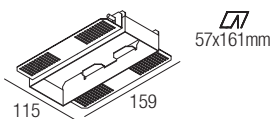

Optionals

MQX13Q MQX13QB
White Black

Plasterboard recessing frame