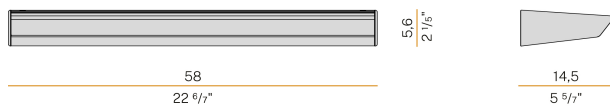

Technical drawing