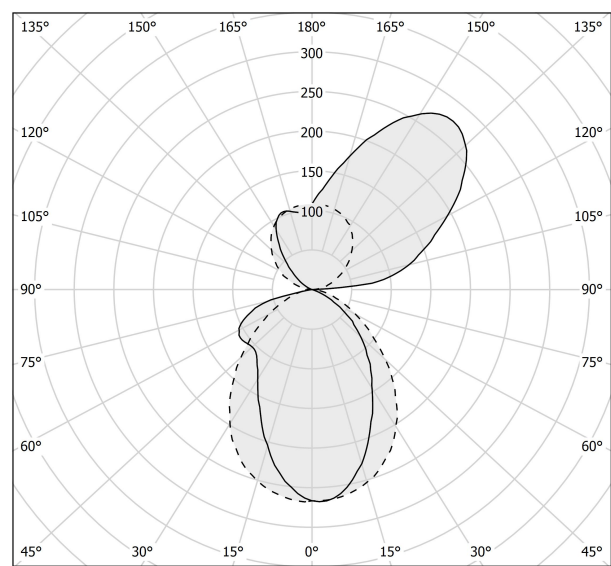

Polar diagram

cd/klm
—— C0 - C180   - - - C90 - C270