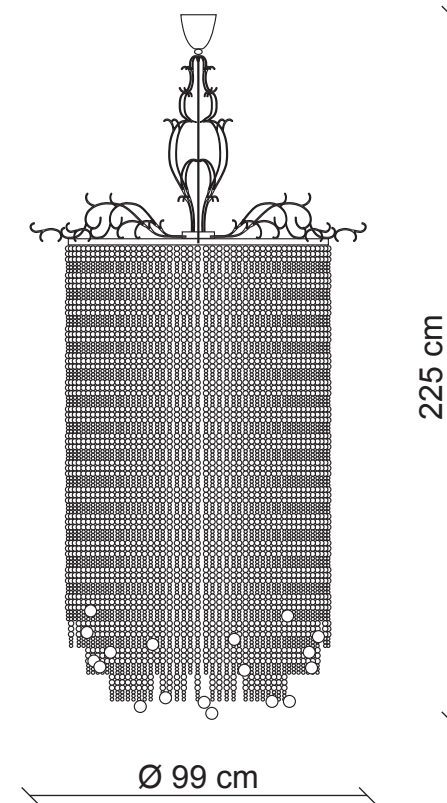

PATRIZIAGARGANTI

Firenze

BAGA Contemporary
LOVELY LIGHT

art. 2171

12 lights Chandelier

Finish: Silver leaf

Accessories: Clear crystals

 12x
60W E27
not supplied

m³ 0,86

m³ 0,50

Kg 40