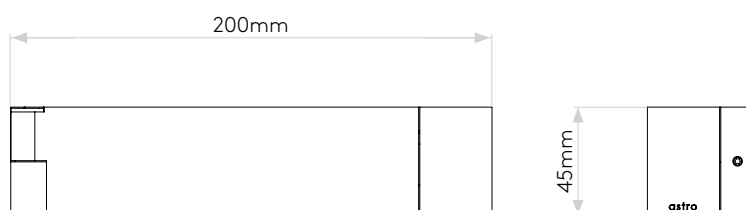

Please note that some dimensions may vary slightly due to manufacturing tolerances, this includes cable entry and fixing holes

Veillez noter que certaines dimensions peuvent varier légèrement en raison des tolérances de fabrication, y compris l'entrée de câble et les trous de fixation.

Bitte beachten Sie, dass die Maße Fertigungstoleranzen unterliegen und daher in geringem Umfang von der angegebenen Größe abweichen können. Dies gilt auch für Kabeingänge und Befestigungslöcher.

Si prega notare che possono esserci piccole variazioni in alcune dimensioni dovute alle tolleranze di produzione, queste includono l'ingresso del cavo e i fori di fissaggio.