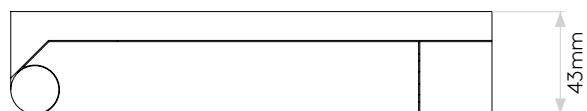

Please note that some dimensions may vary slightly due to manufacturing tolerances, this includes cable entry and fixing holes

Veillez noter que certaines dimensions peuvent varier légèrement en raison des tolérances de fabrication, y compris l'entrée de câble et les trous de fixation.

Bitte beachten Sie, dass die Maße Fertigungstoleranzen unterliegen und daher in geringem Umfang von der angegebenen Größe abweichen können. Dies gilt auch für Kabeingänge und Befestigungslöcher.

Si prega notare che possono esserci piccole variazioni in alcune dimensioni dovute alle tolleranze di produzione, queste includono l'ingresso del cavo e i fori di fissaggio.