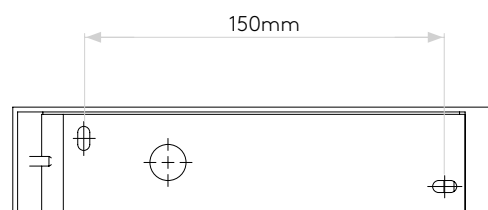

Please note that some dimensions may vary slightly due to manufacturing tolerances, this includes cable entry and fixing holes

Veillez noter que certaines dimensions peuvent varier légèrement en raison des tolérances de fabrication, y compris l'entrée de câble et les trous de fixation.

Bitte beachten Sie, dass die Maße Fertigungstoleranzen unterliegen und daher in geringem Umfang von der angegebenen Größe abweichen können. Dies gilt auch für Kabeingänge und Befestigungslöcher.

Si prega notare che possono esserci piccole variazioni in alcune dimensioni dovute alle tolleranze di produzione, queste includono l'ingresso del cavo e i fori di fissaggio.