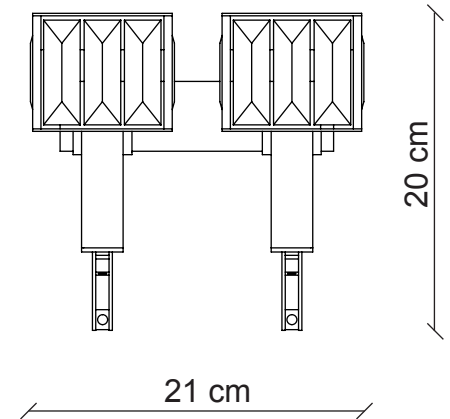

PATRIZIAGARGANTI

Firenze

**BESPOKE
LIGHTING
DESIGN**

Bespoke Lighting Design 02

design Roberto Lazzeroni

Angie collection

2 lights Wall lamp

Finish
wall lamp
structure

Lampshade versions

A10G1 A10G2

A10K1 A10K2

A10C1 A10C2

L. 8,5x6 cm
H. 7 cm

2x
40W E14
not supplied

Kg 1,2
m³ 0,08