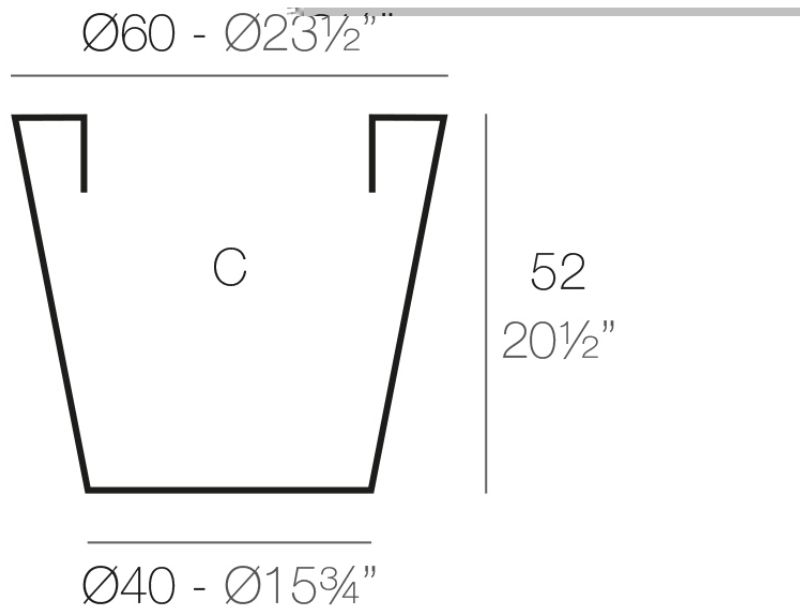

## Description

Pot made of polyethylene resin by rotational moulding. 100% Recyclable. Item suitable for indoor and outdoor use. Available in different finishes.

Weight: 2.1 Kg

CONO Ø60 cm

C = 100 L

CONO Ø23½"