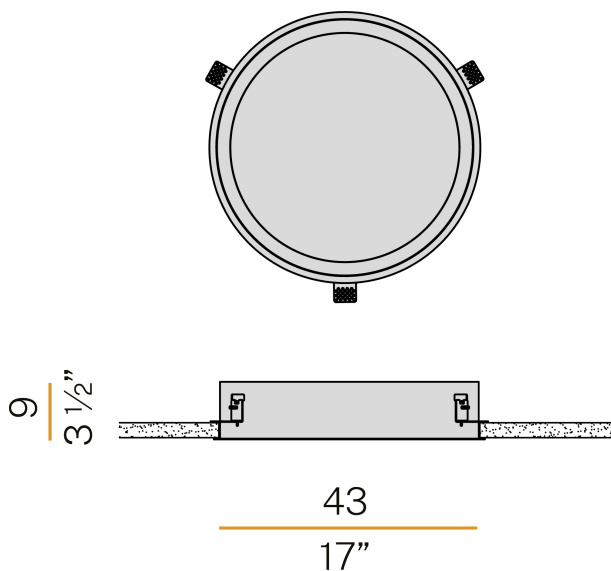

### Data sheet

CODE	X08301.040.0401
SYSTEM POWER CONSUMPTION	28W
EFFICACY	78.54lm/W
LIGHT SOURCE	LED
LIGHT SOURCE LIFETIME	L80 (B20) 80.000h
COLOUR TEMPERATURE	3000K Ra>90
LIGHT DISTRIBUTION	diffused
POWER SUPPLY	220-240V AC
FREQUENCY	50/60Hz
ELECTRICAL CONFIGURATION	ON-OFF
DRIVER	integrated included
NOMINAL LUMINOUS FLUX	3321lm
LUMEN OUTPUT	2199lm
EFFICIENCY	66.2%
WEIGHT	4,12 Kg
PROTECTION DEGREE	IP40 IP20
COLOUR TOLLERANCES	SDCM 3
GLOW WIRE TEST PERFORMANCE	850°
PACKING DIMENSIONS	46,0 x 18,0 x 46,0 cm

### Polar diagram

Lighting fixture for ceiling built-in installation for interiors, with direct light emission. Built-in structure for permanent false ceilings, in pickled sheet metal in white polyacrylic paint. Pickled sheet metal closing frame in polyacrylic paint. Modelled polycarbonate diffuser with opaline finish. Galvanized sheet metal brackets for false ceiling fixing. Built-in hole dimension: Ø 415mm (Ø 16,3")