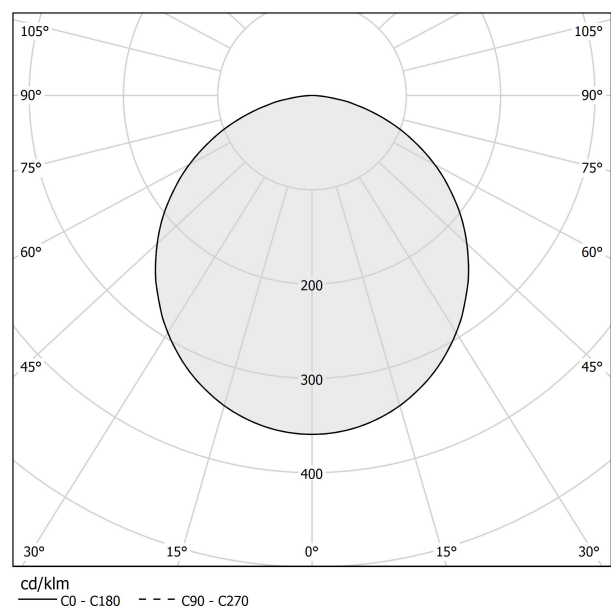

Polar diagram

Lighting fixture for ceiling built-in installation for interiors, with direct light emission. Built-in structure for permanent false ceilings, in pickled sheet metal in white polyacrylic paint. Pickled sheet metal closing frame in polyacrylic paint. Modelled polycarbonate diffuser with opaline finish. Galvanized sheet metal brackets for false ceiling fixing. Built-in hole dimension: Ø 415mm (Ø 16,3")