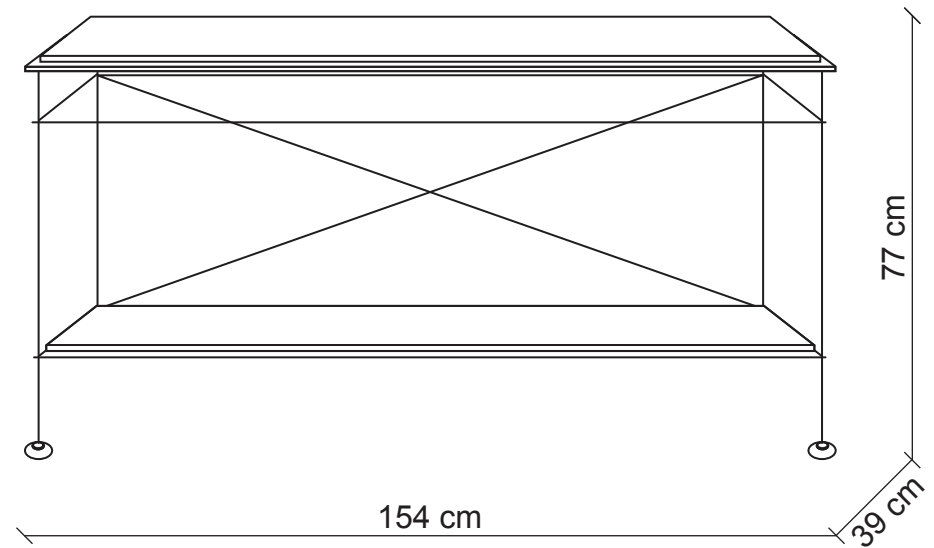

PATRIZIAGARGANTI

Firenze

BAGA XXI Century
LOVELY LIGHT

art. 2013

Console

Finish: Silver leaf with protected nickel details

Top: Antiqued ivory wood

m³ 0,57
Kg 31,8