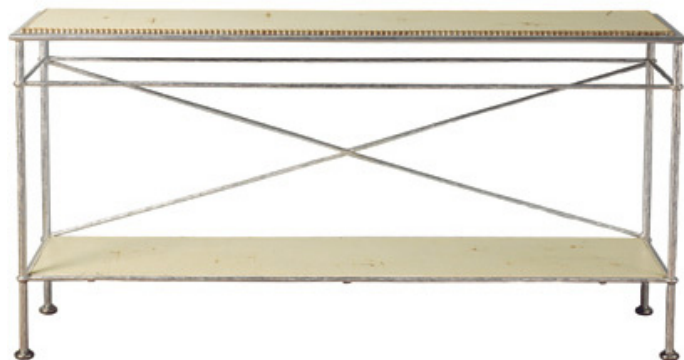

PATRIZIAGARGANTI

Firenze

BAGA XXI Century
LOVELY LIGHT

art. 2013

Console

Finish: Silver leaf with protected nickel details

Top: Antiqued ivory wood

m³ 0,57
Kg 31,8