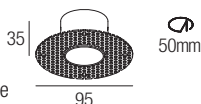

Optionals

ZQT00U ZQT00UB

White Black

Plasterboard recessing frame