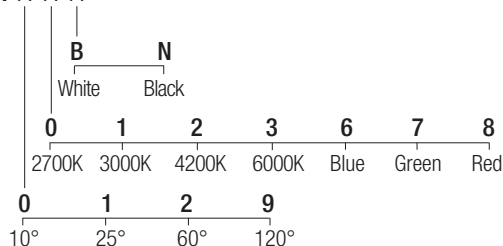

Code construction

ZT1 X X X

Optionals

ZQT00U ZQT00UB

White Black

Plasterboard recessing frame

L001

Low luminance louver

Note: the filter must be ordered together with the lighting fixture

Drivers

350 mA	on/off	dimmable	500 mA	on/off	dimmable
AL1034 (1..11)	30mm IP20	AL4000 (1..12)	72mm IP20 PUSH 1..10V	AL1074 (1..7)	30mm IP20
AL1035 (1..11)	40mm IP20	AL4051 (1..12)	72mm IP20 DALI	AL1077 (1..6)	40mm IP20
AL1037 (1..16)	55mm IP20 S.P.	AL4053 (1..12)	60mm IP20 IGBT-TRIAC	AL1084 (1..11)	55mm IP20 S.P.
AL9011 (1..12)	60mm IP67			AL9051 (1..10)	60mm IP67
				AL4010 (1..12)	72mm IP20 PUSH 1..10V
				AL4151 (1..12)	72mm IP20 DALI
				AL4153 (1..12)	60mm IP20 IGBT-TRIAC