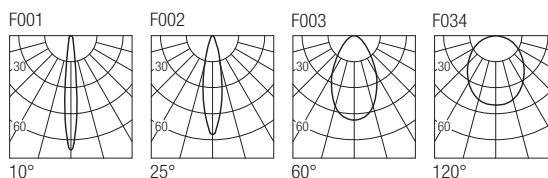

Supply current

350-500mA (V, 2.9V)

Power

1-2W

Series wiring

Dimensions

Photometric diagrams

CCT/CRI/Flux