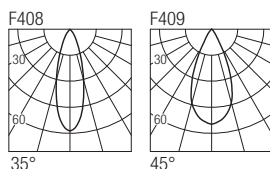

IP44 made in Italy

Supply current

500mA (V_i 9V)

Power

6W

Series wiring

Dimensions

Photometric diagrams