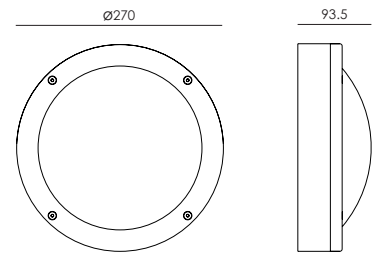

Lamp / Lampada 1 LED COB CREE	Input / Alimentazione 220/240V 50/60Hz	Power / Potenza 14 / 28 W	Color Tolerance/ Tolleranza Cromatica 2-SDCM / 3-SDCM	CRI / CRI 80 MIN