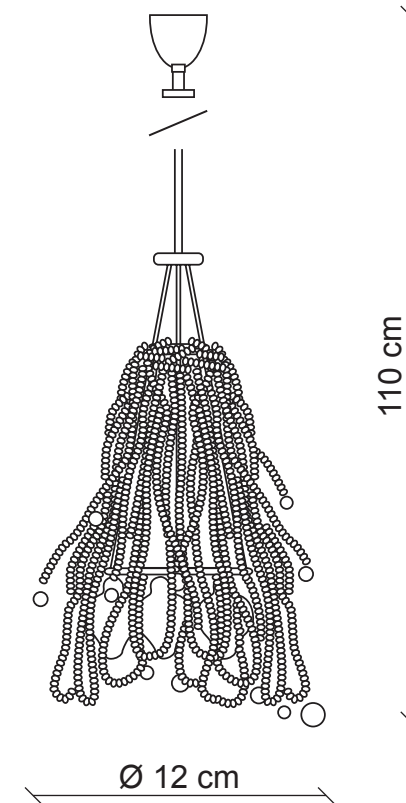

PATRIZIAGARGANTI

Firenze

BAGA Contemporary
LOVELY LIGHT

art. CR10

1 light Chandelier

Finish: Gold leaf

Accessories: Amber and clear crystals

1x
40W G9
supplied

m³ 0,08
Kg 1,4