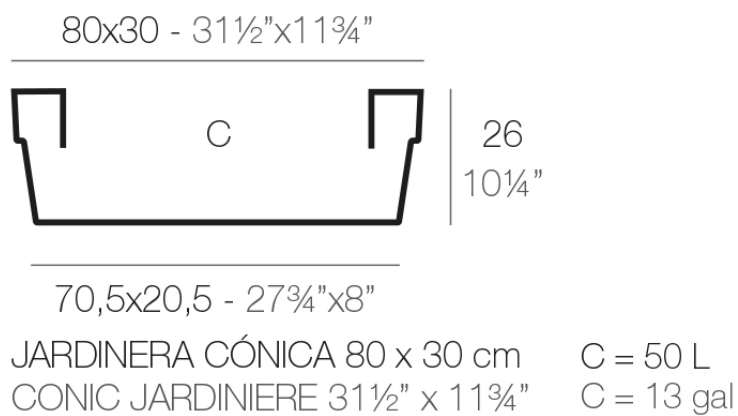

Info

Description

Pot made of polyethylene resin by rotational moulding. 100% Recyclable. Item suitable for indoor and outdoor use. Available in different finishes.

Weight: 1.95 Kg