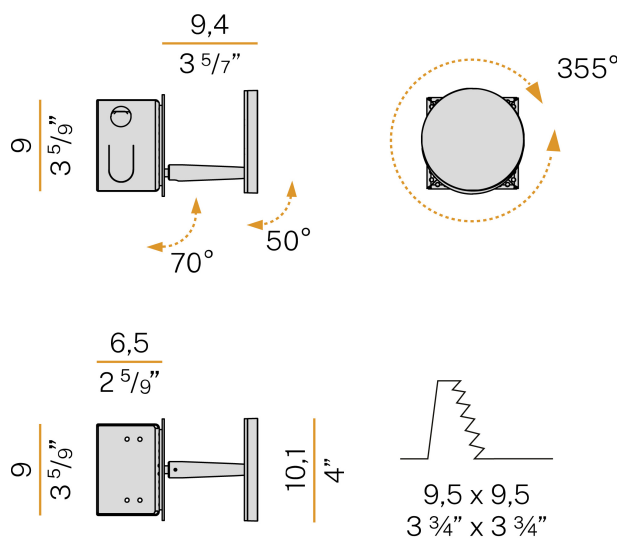

PANZERI

Bella

220-240V AC dimmable (Step DIM)

X05201.011.0509

● white

Data sheet

CODE	X05201.011.0509
SYSTEM POWER CONSUMPTION	5W
EFFICACY	77.6lm/W
LIGHT SOURCE	LED
LIGHT SOURCE LIFETIME	L80 (B10) 70.000h
COLOUR TEMPERATURE	2700K Ra>90
LIGHT DISTRIBUTION	adjustable
POWER SUPPLY	220-240V AC
FREQUENCY	50/60Hz
ELECTRICAL CONFIGURATION	dimmable (Step DIM)
DRIVER	integrated included
NOMINAL LUMINOUS FLUX	460lm
LUMEN OUTPUT	388lm
EFFICIENCY	84.3%
WEIGHT	0,93 Kg
PROTECTION DEGREE	IP20
COLOUR TOLLERANCES	SDCM 3
PACKING DIMENSIONS	13,0 x 24,0 x 12,0 cm

Technical drawing

Lighting fixture for wall semi-built-in installation for interiors, with swivelling light beam.
Pickled sheet metal fixing disk in white polyacrylic paint.
Pickled sheet metal wall plate in white, black, bronze, mat brass or titanium polyacrylic paint.
Turned brass joints in polyacrylic paint.
Die-cast aluminium structure in polyacrylic paint.
Die-cast aluminium head rotating on three axes in polyacrylic paint.
Modelled acrylic diffuser with mat finish.
Aluminium closing disk in polyacrylic paint.
Push-button to adjust luminosity according to 5 levels of visual comfort.
Recessed housing for masonry or plasterboard, in pickled sheet metal in polyacrylic paint.
Pickled sheet metal brackets for plasterboard fixing.
Built-in hole dimension: 95x95mm (3,7x3,7")