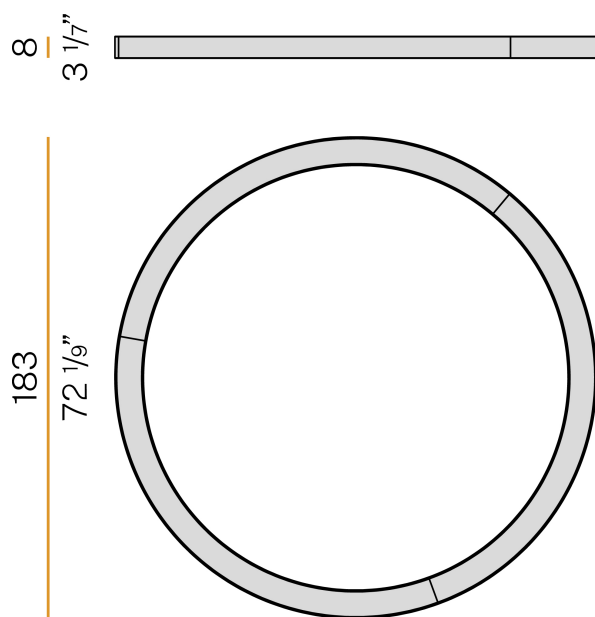

PANZERI

Silver Ring

220-240V AC dimmable (DALI/Push DIM)

P08202.180.0402

Data sheet

CODE	P08202.180.0402
SYSTEM POWER CONSUMPTION	110W
EFFICACY	71.36lm/W
LIGHT SOURCE	LED
COLOUR TEMPERATURE	3000K Ra>90
LIGHT DISTRIBUTION	diffused
POWER SUPPLY	220-240V AC
FREQUENCY	50/60Hz
ELECTRICAL CONFIGURATION	dimmable (DALI/Push DIM)
DRIVER	integrated included
NOMINAL LUMINOUS FLUX	15716lm
LUMEN OUTPUT	7850lm
EFFICIENCY	49.9%
WEIGHT	18,86 Kg
PROTECTION DEGREE	IP40
COLOUR TOLLERANCES	SDCM 3
GLOW WIRE TEST PERFORMANCE	850°
PACKING DIMENSIONS	200,0 x 18,0 x 200,0 cm

Ceiling or wall lighting fixture for interiors, with direct light emission.
Pickled sheet metal ceiling/wall bracket in polyacrylic paint.
Pickled sheet metal structure in polyacrylic paint.
Aluminium dissipation plates.
Pickled sheet metal covers in white, black or bronze polyacrylic paint, or with gold leaf coating.
Modelled polycarbonate diffuser with opaline finish.

Technical drawing

Application

Polar diagram