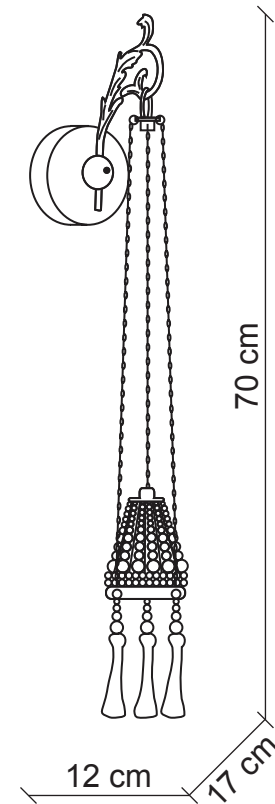

PATRIZIAGARGANTI

Firenze

BAGA XXI Century
LOVELY LIGHT

art. CR15

1 light Wall lamp

Finish: Nickel

Accessories: Clear crystals

1x
60W G9
supplied

m³ 0,03
Kg 1,3