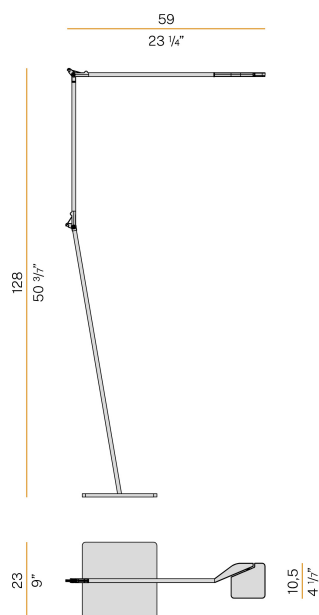

PANZERI

Jackie

220-240V AC dimmable (Step DIM)

T07730.000.0409

Data sheet

CODE	T07730.000.0409
SYSTEM POWER CONSUMPTION	10W
EFFICACY	70.6lm/W
LIGHT SOURCE	LED
LIGHT SOURCE LIFETIME	L90 (B10) 50.000h
COLOUR TEMPERATURE	3000K Ra>90
LIGHT DISTRIBUTION	adjustable
BEAM ANGLE	90°
POWER SUPPLY	220-240V AC
FREQUENCY	50/60Hz
ELECTRICAL CONFIGURATION	dimmable (Step DIM)
DRIVER	integrated included
NOMINAL LUMINOUS FLUX	884lm
LUMEN OUTPUT	706lm
EFFICIENCY	79.9%
WEIGHT	5,21 Kg
PROTECTION DEGREE	IP40
COLOUR TOLLERANCES	SDCM 3
PACKING DIMENSIONS	0,0 x 0,0 x 0,0 cm

Floor lighting fixture for interiors, with swivelling light beam.
Pickled sheet metal bearing base in polyacrylic paint.
Extruded aluminium frame in white, black, red or titanium polyacrylic paint.
Die-cast aluminium joints in polyacrylic paint.
Steel wire rope slings.
Die-cast aluminium head rotating on two axes in polyacrylic paint.
Modelled acrylic diffuser with mat finish and double serigraphy.
Push-button to adjust luminosity according to 5 levels of visual comfort.
Equipped with a 2,3m (90,6") long power cable with jack connector and adapter plug.

Technical drawing

Polar diagram