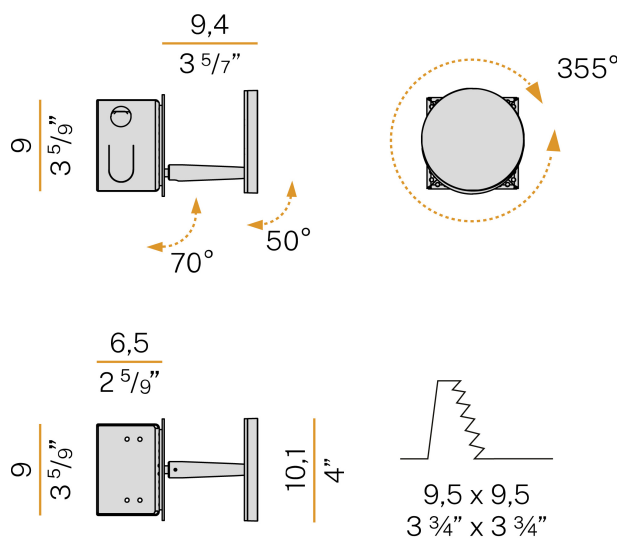

PANZERI

Bella

220-240V AC dimmable (Step DIM)

X05219.011.0509

 mat brass

Data sheet

CODE	X05219.011.0509
SYSTEM POWER CONSUMPTION	5W
EFFICACY	77.6lm/W
LIGHT SOURCE	LED
LIGHT SOURCE LIFETIME	L80 (B10) 70.000h
COLOUR TEMPERATURE	2700K Ra>90
LIGHT DISTRIBUTION	adjustable
POWER SUPPLY	220-240V AC
FREQUENCY	50/60Hz
ELECTRICAL CONFIGURATION	dimmable (Step DIM)
DRIVER	integrated included
NOMINAL LUMINOUS FLUX	460lm
LUMEN OUTPUT	388lm
EFFICIENCY	84.3%
WEIGHT	0,93 Kg
PROTECTION DEGREE	IP20
COLOUR TOLLERANCES	SDCM 3
PACKING DIMENSIONS	13,0 x 24,0 x 12,0 cm

Technical drawing

Lighting fixture for wall semi-built-in installation for interiors, with swivelling light beam.
 Pickled sheet metal fixing disk in white polyacrylic paint.
 Pickled sheet metal wall plate in white, black, bronze, mat brass or titanium polyacrylic paint.
 Turned brass joints in polyacrylic paint.
 Die-cast aluminium structure in polyacrylic paint.
 Die-cast aluminium head rotating on three axes in polyacrylic paint.
 Modelled acrylic diffuser with mat finish.
 Aluminium closing disk in polyacrylic paint.
 Push-button to adjust luminosity according to 5 levels of visual comfort.
 Recessed housing for masonry or plasterboard, in pickled sheet metal in polyacrylic paint.
 Pickled sheet metal brackets for plasterboard fixing.
 Built-in hole dimension: 95x95mm (3,7x3,7")