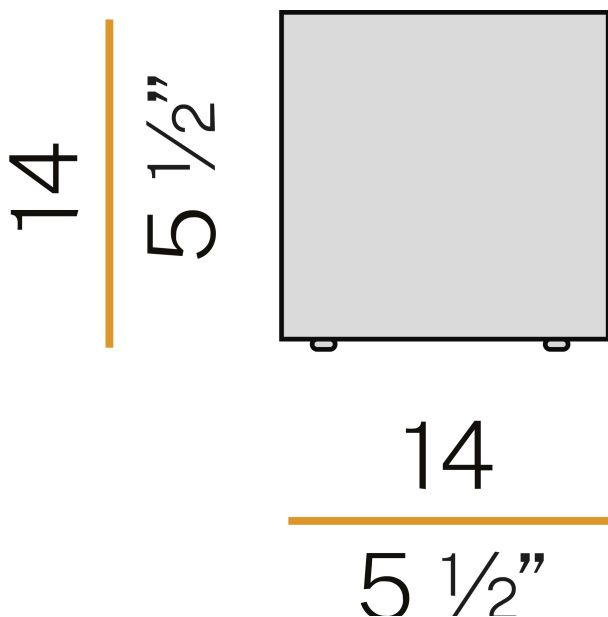

PANZERI

Kubik

220-240V AC ON-OFF
C07001.014.0401

● white

Data sheet

CODE	C07001.014.0401
SYSTEM POWER CONSUMPTION	13W
EFFICACY	58.31lm/W
LIGHT SOURCE	LED
LIGHT SOURCE LIFETIME	L80 (B20) 60.000h
COLOUR TEMPERATURE	3000K Ra>90
LIGHT DISTRIBUTION	diffused
POWER SUPPLY	220-240V AC
FREQUENCY	50/60Hz
ELECTRICAL CONFIGURATION	ON-OFF
DRIVER	integrated included
NOMINAL LUMINOUS FLUX	1160lm
LUMEN OUTPUT	758lm
EFFICIENCY	65.3%
WEIGHT	1,48 Kg
PROTECTION DEGREE	IP20
COLOUR TOLLERANCES	SDCM 3
PACKING DIMENSIONS	20,0 x 20,0 x 22,0 cm

Table lighting fixture for interiors, with direct and indirect light emission.
Aluminium bearing base in white polyacrylic paint.
Diffuser in mat white blown glass.
Equipped with a 1,4m (55,1") long power cable in transparent PVC with plug and switch.

Technical drawing

Polar diagram