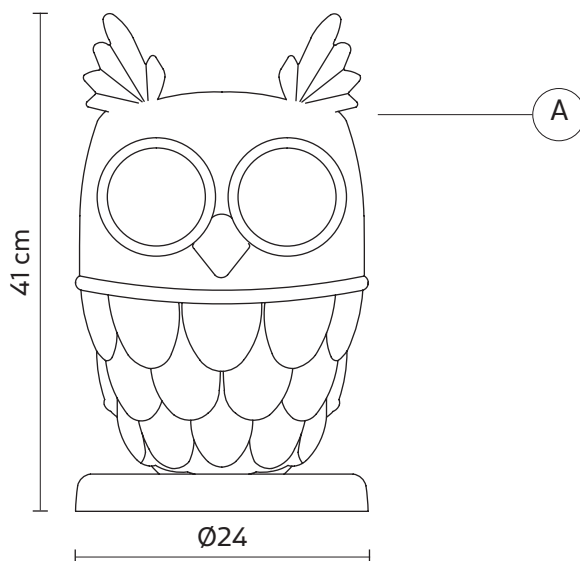

TI VEDO table lamp

Matteo Ugolini design

ООО "Мастерская светотехники
8 800 100 39 72
8 495 727 14 91
9725087@masv.ru
http://masv.ru

year 2015

TECHNICAL SHEET - CT105 1B INT

STRUCTURE "A"

material	ceramic	
colour	matt white	

ELECTRICAL CABLE

material	PVC	
colour	transparent	

ELECTRICAL SYSTEM

portlampade	E27
sorgente luminosa	max 2x53w
class Energetica	from E to A++

PACKAGING

nr. of collis	1
net weight/kg	3,3
gross weight/kg	6,8
packaging/cm	40x40x50

EMISSION OF LIGHT

one-directional

	direct
	filtered
	indirect
	none

CERTIFICATION

IEC	60598-1:2008
EN	60598-1:2008 + A11:2009

IP rate	IP20
bulb	optional

code **700B**
decorative bulb
E27 - 25/40w - ≤ 60 lumen
class E

these items are special, decorative bulbs not for illumination purposes

available also as: wall lamp