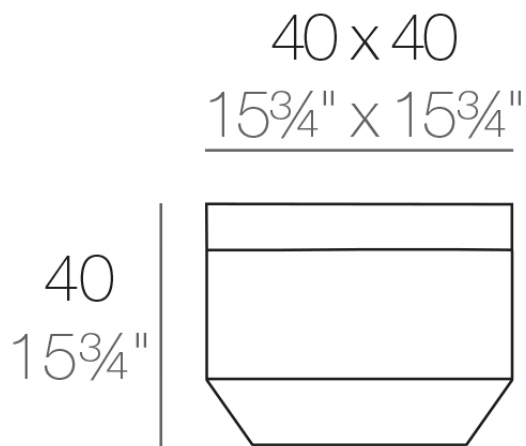

Info

Description

Made of polyethylene resin by rotational moulding. 100% Recyclable. Item suitable for indoor and outdoor use. Available in different finishes.

Weight: 3.78 Kg

VELA CHILL Puff 40x40

VELA CHILL Ottoman