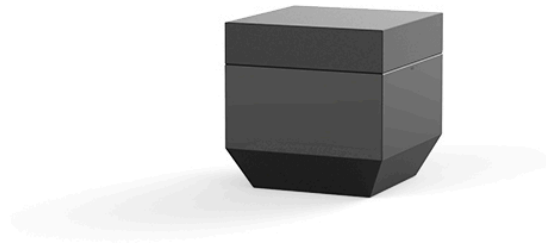

Products / Stools & Ottomans / Vela Ottoman 40x40x40

Vela ottoman 40x40x40

by Ramón Esteve

Vela Collection, designed by Ramon Esteve for Vondom. This extensive outdoor furniture and plantpot collection aims to offer the comfort and the quality of interior furniture without losing it's original qualities.

Info

Description

Made of polyethylene resin by rotational moulding. 100% Recyclable. Item suitable for indoor and outdoor use. Available in different finishes.

Weight: 3.78 Kg

VELA CHILL Puff 40x40

VELA CHILL Ottoman