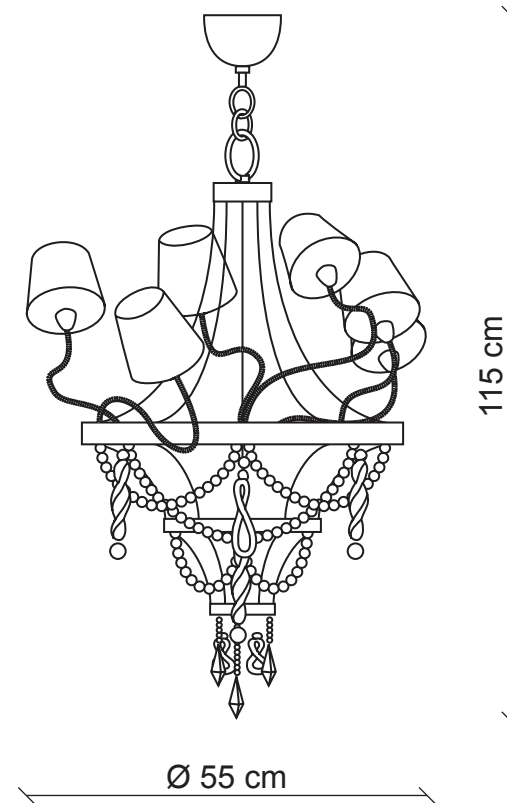

# PATRIZIAGARGANTI

Firenze

**BAGA** Contemporary  
LOVELY LIGHT

**art. 2424**

9 lights Chandelier

**Finish:** Leaden, nickel details

**Lampshades:** Red goffered fabric

**Accessories:** Black methacrilate and clear crystals

Ø 16x9  
H. 12

9x  
40W E14  
not supplied

Ø 12x8  
H. 11

m<sup>3</sup> 0,54  
Kg 9,9