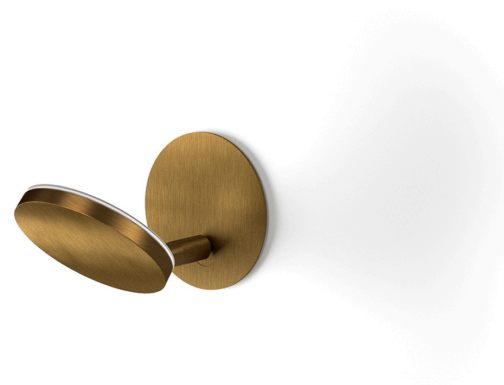

PANZERI

Bella

220-240V AC dimmable (Step DIM)

X05217.011.0509

● bronze

Data sheet

CODE	X05217.011.0509
SYSTEM POWER CONSUMPTION	5W
EFFICACY	77.6lm/W
LIGHT SOURCE	LED
LIGHT SOURCE LIFETIME	L80 (B10) 70.000h
COLOUR TEMPERATURE	2700K Ra>90
LIGHT DISTRIBUTION	adjustable
POWER SUPPLY	220-240V AC
FREQUENCY	50/60Hz
ELECTRICAL CONFIGURATION	dimmable (Step DIM)
DRIVER	integrated included
NOMINAL LUMINOUS FLUX	460lm
LUMEN OUTPUT	388lm
EFFICIENCY	84.3%
WEIGHT	0,93 Kg
PROTECTION DEGREE	IP20
COLOUR TOLLERANCES	SDCM 3
PACKING DIMENSIONS	13,0 x 24,0 x 12,0 cm

Technical drawing

Lighting fixture for wall semi-built-in installation for interiors, with swivelling light beam.

Pickled sheet metal fixing disk in white polyacrylic paint.

Pickled sheet metal wall plate in white, black, bronze, mat brass or titanium polyacrylic paint.

Turned brass joints in polyacrylic paint.

Die-cast aluminium structure in polyacrylic paint.

Die-cast aluminium head rotating on three axes in polyacrylic paint.

Modelled acrylic diffuser with mat finish.

Aluminium closing disk in polyacrylic paint.

Push-button to adjust luminosity according to 5 levels of visual comfort.

Recessed housing for masonry or plasterboard, in pickled sheet metal in polyacrylic paint.