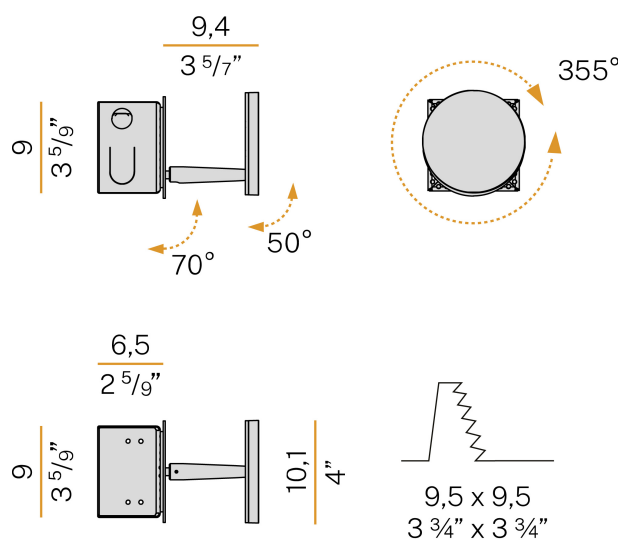

PANZERI

Bella

220-240V AC dimmable (Step DIM)

X05217.011.0509

● bronze

Data sheet

CODE	X05217.011.0509
SYSTEM POWER CONSUMPTION	5W
EFFICACY	77.6lm/W
LIGHT SOURCE	LED
LIGHT SOURCE LIFETIME	L80 (B10) 70.000h
COLOUR TEMPERATURE	2700K Ra>90
LIGHT DISTRIBUTION	adjustable
POWER SUPPLY	220-240V AC
FREQUENCY	50/60Hz
ELECTRICAL CONFIGURATION	dimmable (Step DIM)
DRIVER	integrated included
NOMINAL LUMINOUS FLUX	460lm
LUMEN OUTPUT	388lm
EFFICIENCY	84.3%
WEIGHT	0,93 Kg
PROTECTION DEGREE	IP20
COLOUR TOLLERANCES	SDCM 3
PACKING DIMENSIONS	13,0 x 24,0 x 12,0 cm

Technical drawing

Lighting fixture for wall semi-built-in installation for interiors, with swivelling light beam.

Pickled sheet metal fixing disk in white polyacrylic paint.

Pickled sheet metal wall plate in white, black, bronze, mat brass or titanium polyacrylic paint.

Pickled sheet metal brackets for plasterboard fixing.

Built-in hole dimension: 95x95mm (3,7x3,7")

Application