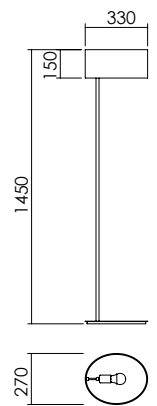

## MERLO Floor lamp

Floor lamp with steel body and fabric shade.

*Lampada da terra con corpo in acciaio e paralume in tessuto.*

LIGHT SOURCE | FONTE LUMINOSA

DIMENSIONS | DIMENSIONI

E27 golf max 9W LED

IP20

MAIN CODE CODICE BASE	SHAPE FORMA	VARIABLE VARIANTE	SHADE PARALUME	COLOR COLORE
7100	E0	.000	.0A	.J XX

CODE EXAMPLE :  
Merlo floor lamp with  
polished chrome finish and  
off white shade  
7100E0.000.0A.J